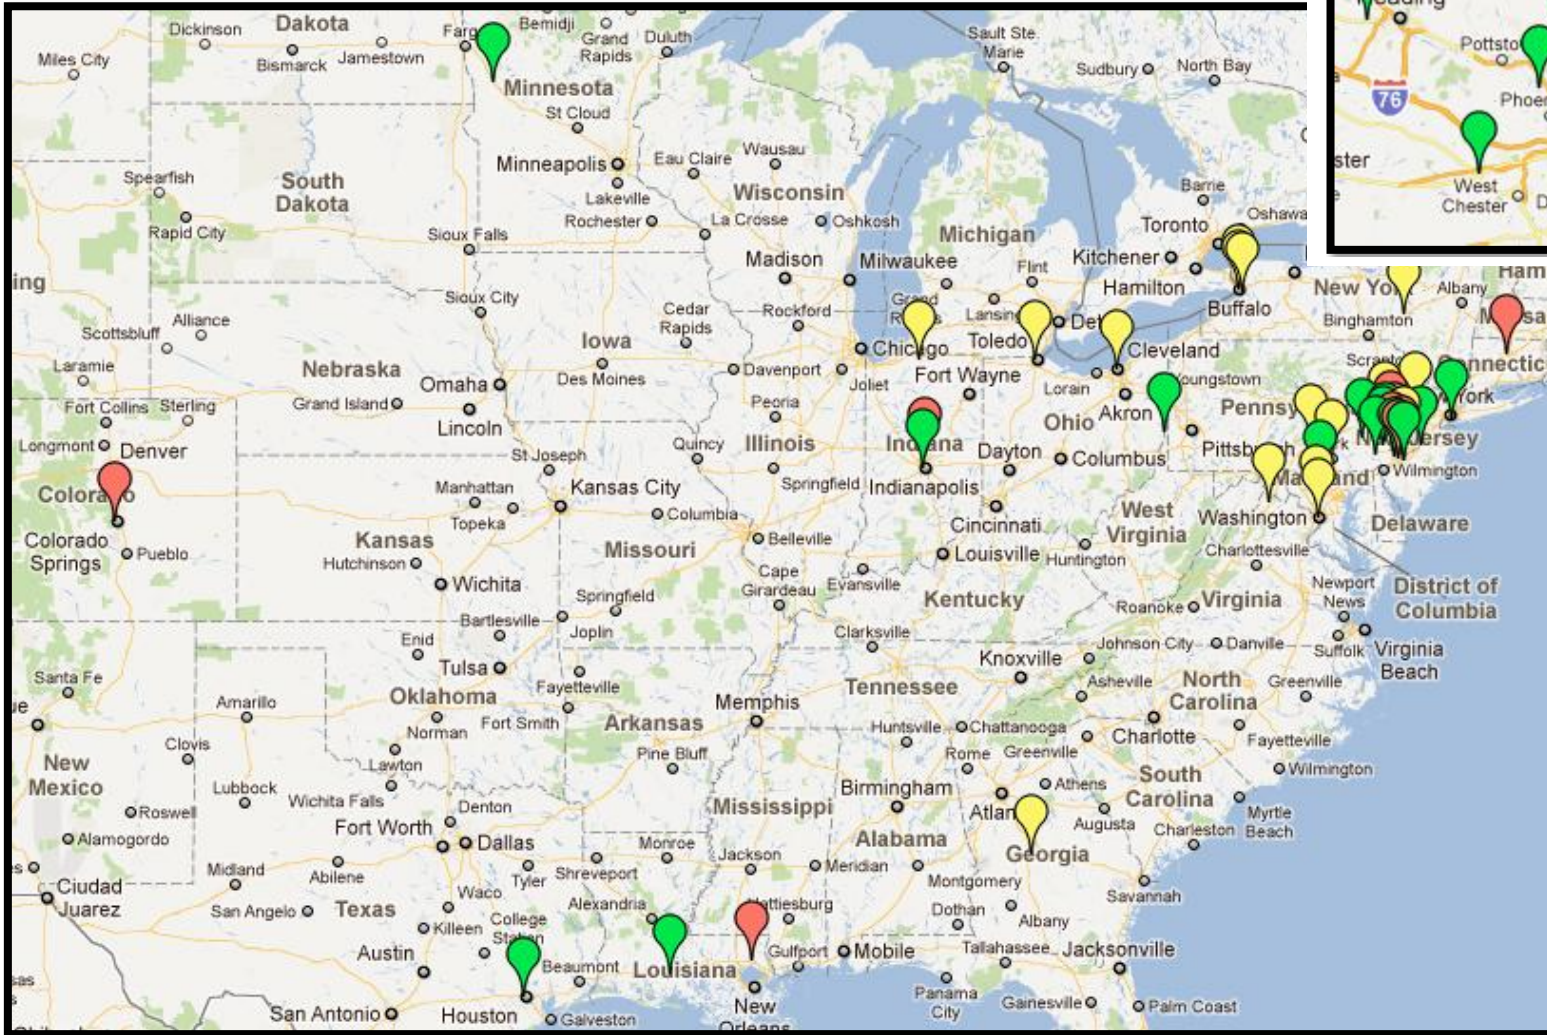

TKM Men's Formation and Accountability Groups

📍 Groups prior to Nov. 2010
 📍 Groups formed this year
 📍 Groups forming soon

Local Groups

- ARCHDIOCESE of PHILA.**
- Conshohocken, PA
- Quakertown, PA
- Philadelphia, PA (1 of 2)
- Lansdale, PA
- Royersford, PA
- Schwenksville, PA
- Downingtown, PA
- Philadelphia, PA (2 of 2)
- Wvnnewood. PA
- DIOCESE of CAMDEN**
- Cherry Hill, NJ
- DIOCESE of TRENTON**
- Yardville, NJ
- DIOCESE of ALLENTOWN**
- Sinking Spring, PA

Groups around the nation

- ARCHDIOCESE of GALVESTON-HOUSTON - TX**
- Houston, TX.
- DIOCESE of WHEELING-CHARLESTON – WV**
- Weirton, WV
- DIOCESE of ST. CLOUD – MN**
- Fergus Falls, MN

- ARCHDIOCESE of INDIANPOLIS - IN**
- Indianapolis, IN
- Carmel, IN
- DIOCESE OF LAFAYETTE - LA**
- Lafayette, LA
- ARCHDIOCESE of NEW ORLEANS - LA**
- Covington, LA

- DIOCESE of COLORADO SPRINGS - CO**
- Colorado Springs, CO
- ARCHDIOCESE of HARTFORD - CT**
- Glastonbury, CT
- ARCHDIOCESE of BALTIMORE - MD**
- Westminster, MD
- DIOCESE of BROOKLYN - NY**
- Brooklyn, NY